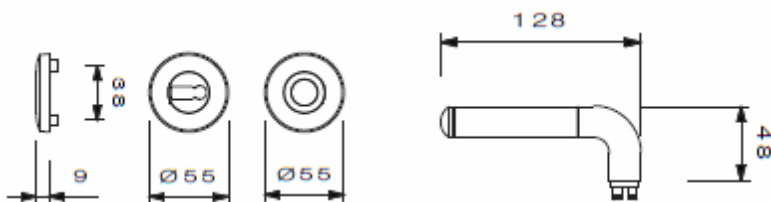

NEW ORBIS

Garnituren
Door Handle Sets

New Orbis Lever 14.J444 Rose 14.J991

Firm lines for great personality

Lever 14.J44
Rose 14.R391

Weitere Oberflächen auf Anfrage
Special finish on request

Standard finish

010

035

036